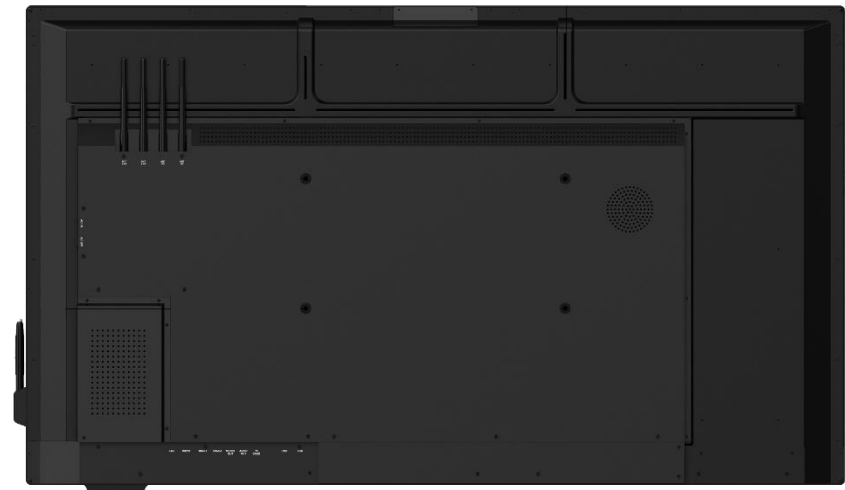

PRODUCT OVERVIEW

55 inches : for meeting space less than 15m²

65 inches : for meeting space 15m² – 30m²

75 inches : for meeting space 30m² – 45m²

86 inches : for meeting space 45m² – 60m²

ACCESSORIES

- Remote control x1
- USB extensive cable x1
- Inteligent Writing pen x1
- Magnetic writing pen x1
- AAA Battery x3
- Warranty Card x1
- Security & Environmental Protection Notes x1
- Certificate x1
- Screencast Dongle x1
- AC Power Cord x1